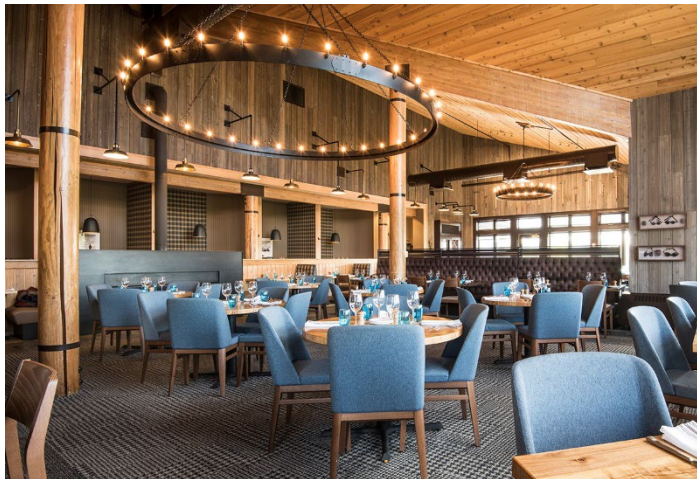

HAP Mt. McKinley Princess Wilderness Lodge

Denali National Park and Preserve, Alaska