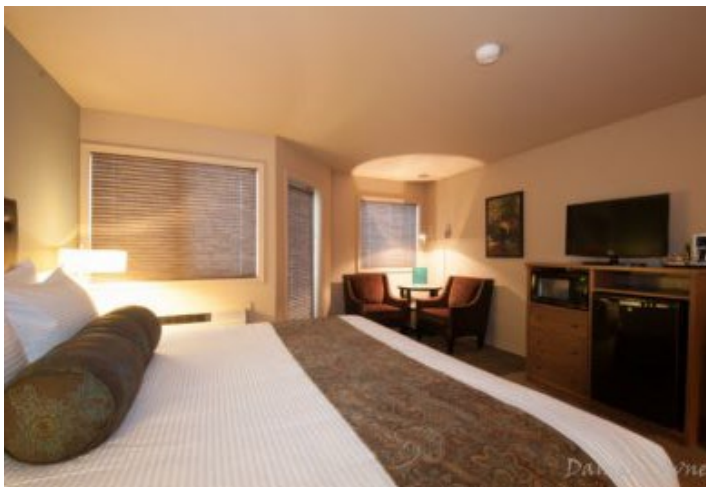

Meadow Lake Resort
Columbia Falls, Montana

หมายเหตุ ข้อมูลในเอกสารทั้งหมดนี้เป็นข้อมูลเบื้องต้นของสถานที่ทำงาน อาจมีการเปลี่ยนแปลงขึ้นอยู่กับองค์กรแลกเปลี่ยนฯ และ สถานที่ทำงาน ทางบริษัทฯ ขอสงวนสิทธิ์ในการเปลี่ยนแปลงข้อมูล โดยไม่ต้องแจ้งให้ทราบล่วงหน้า