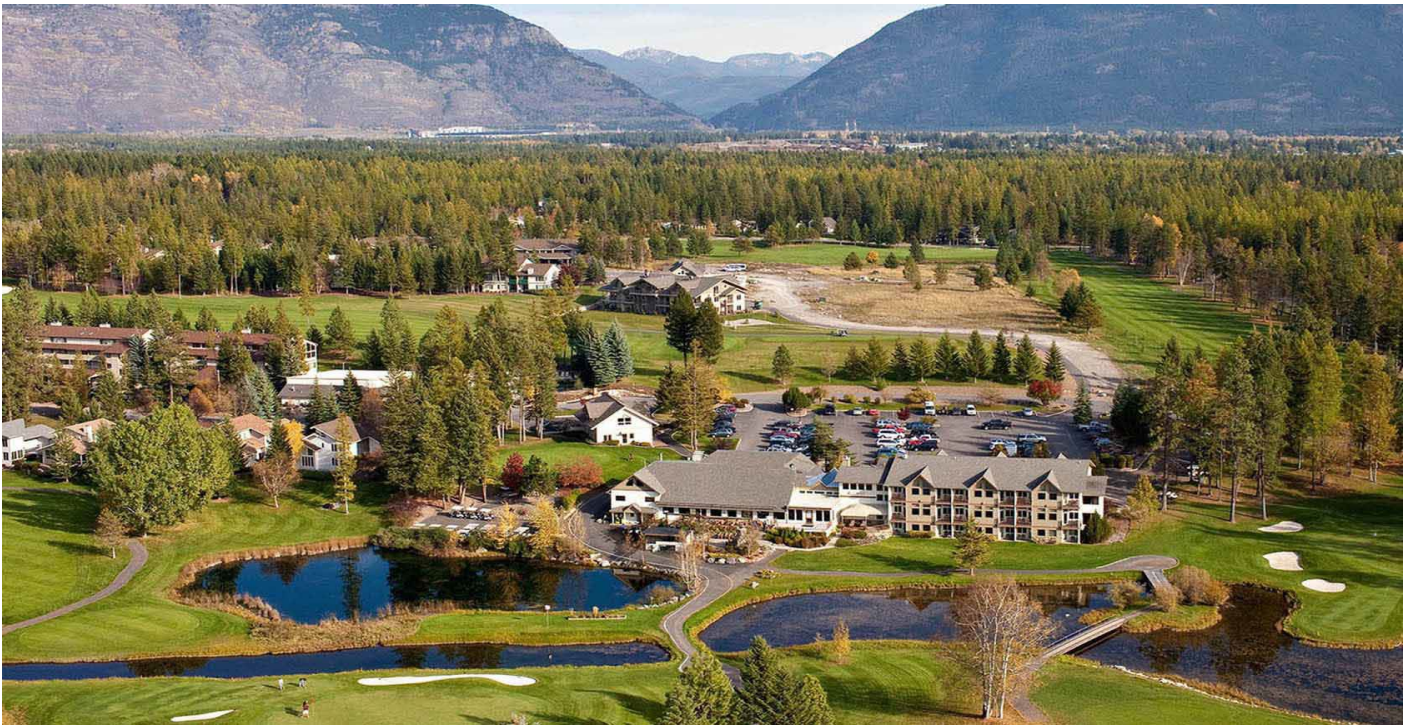

Meadow Lake Resort
Columbia Falls, Montana

หมายเหตุ ข้อมูลในเอกสารทั้งหมดนี้เป็นข้อมูลเบื้องต้นของสถานที่ทำงาน อาจมีการเปลี่ยนแปลงขึ้นอยู่กับองค์กรแลกเปลี่ยนฯ และ สถานที่ทำงาน ทางบริษัทฯ ขอสงวนสิทธิ์ในการเปลี่ยนแปลงข้อมูล โดยไม่ต้องแจ้งให้ทราบล่วงหน้า