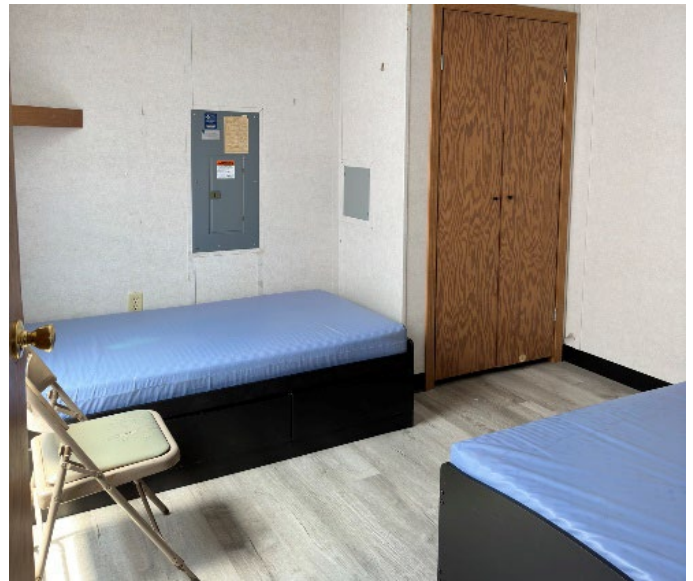

(Spring) Six Flags Great Adventure New Jersey
Jackson Township, New Jersey