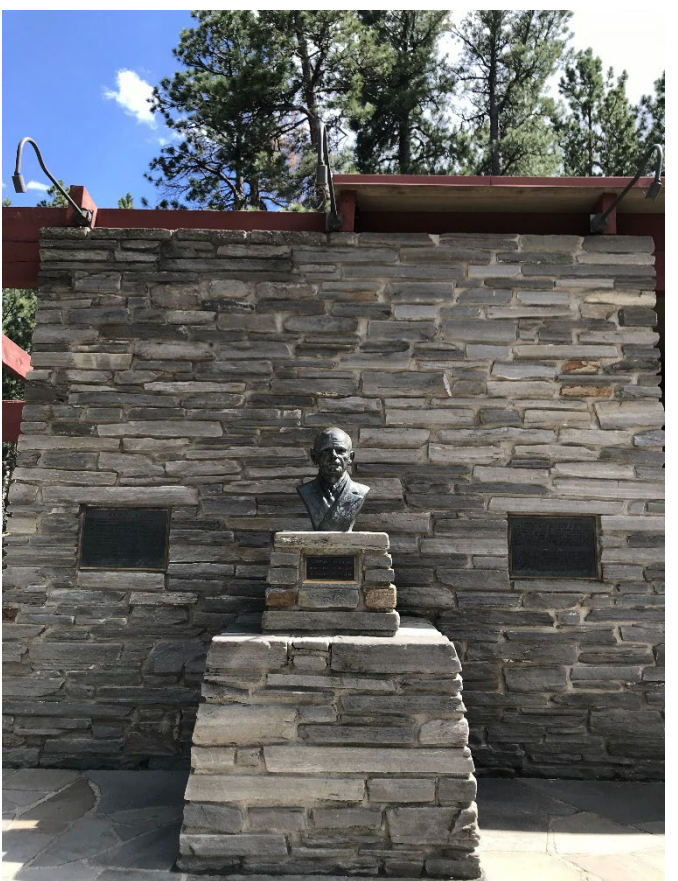

Xanterra Mount Rushmore National Memorial

Keystone, South Dakota